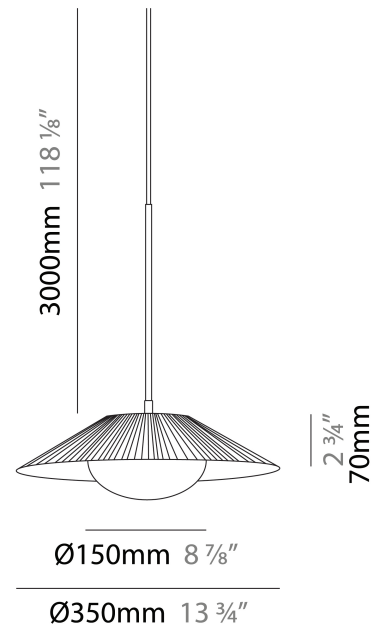

PROJECT	
TYPE	
SPECIFIER	
QUANTITY	
DATE	

ARCTIC CIRCLE SUSPENSION

D91232-

base number   Finish
Options

1. To build a product code in our configurator select the specify button on the base model # product page
2. To build a manual product code on this datasheet choose from the options listed below in blue font and add the suffix to the base model #

GENERAL

Series: Arctic Circle
Brand: Milan
Division: Design
Mounting Type: Suspension
Mounting Location: Ceiling
Subcategory: Pendant

PHYSICAL

Shape: Cone
Diameter (mm): 350
Diameter (in): 13 3/4
Height (mm): 393
Height (in): 15 1/2
Max. Overall Height (mm): 3000
Max. Overall Height (in): 118 1/8
Light Distribution: Direct
Diffuser: Opal Triplex acid-etched glass
Fixture Finish: TUG / CRE
Fixture Material: Ribbon / Aluminum
Cable Details: 3000mm / 118 1/8" Cable

ELECTRICAL

Number of Lamps: 1
Lamp Type: LED Retrofit
Bulb Included: Bulb Not Included
Max. Wattage Per Lamp (W): 4.8
Lamp Base: G9
Input Voltage (V): 120

LED

OPTICAL

RATINGS AND CERTIFICATIONS

Certified By: Certified for North American Standards
IP rating: IP20